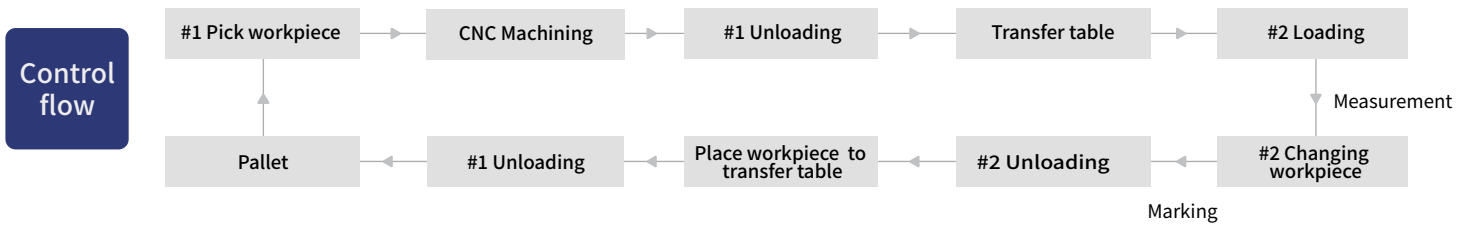

Product Application Case With the concept of one-stop shopping, meet customers' needs for building smart factories

Case Execution Process