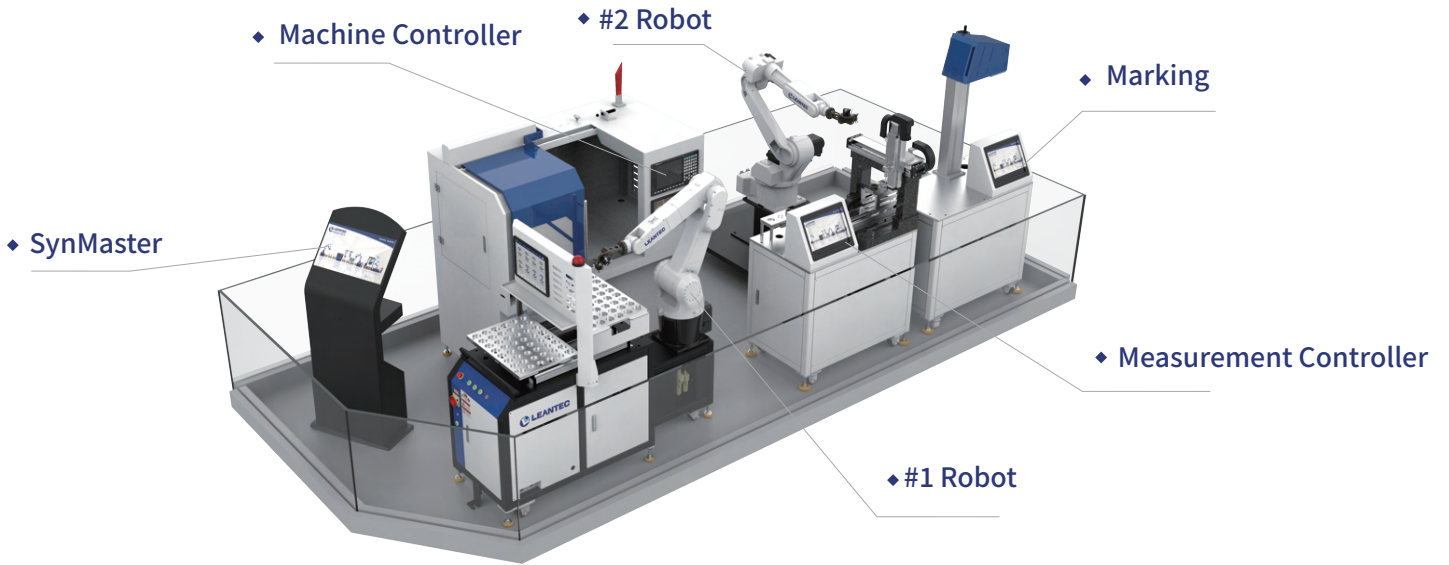

Product Application Case With the concept of one-stop shopping, meet customers' needs for building smart factories

Case Execution Process