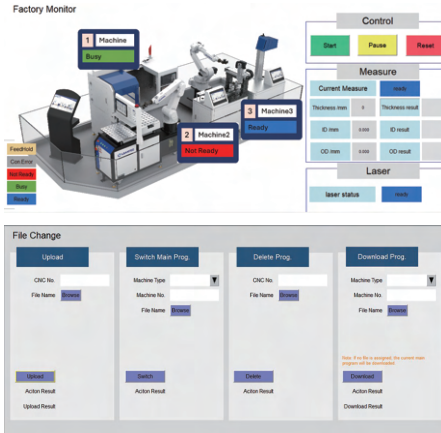

4. Program management

- Manually manage programs for connecting devices
- Uploading, downloading, deleting programs on devices, and switching main programs

5. Editing mode, associating machining processes with workpieces

- Manually modify the machining process of workpieces in the pallet
- Compatible RFID scanning binding

6. Modularization

- Modular functionality, available for individual sale
- Customizable selection, building automation like building blocks

Product Classification

Standard version

- Machine status monitoring
- Machine PLC value read and write, doing manual control of the device
- Machine program management: upload, download, delete and switch main program
- Support connection with major CNC system brands

Process module

- Support connection with major CNC system brands
- Process control to meet the production of low-volume, high-mix products
- Managing the production processes of workpieces in pallet
- Integrate with factory production scheduling system to automatically schedule production tasks
- Machine PLC value read and write, doing automatic control of the device
- Machine program management: upload, download, delete and switch main program