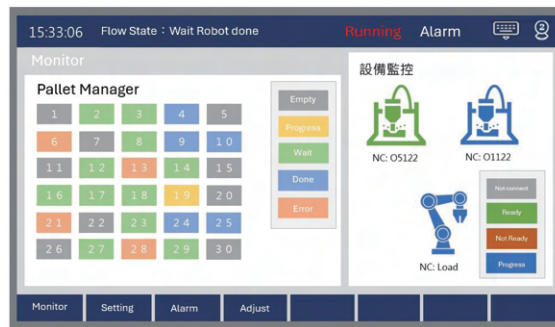

Product Structure

SynMaster

Highlighted Features

1. Continuing Syntec's high customization advantage

- Syntec's three development platforms, no need to learn new development tools
- Call SynMaster G-code, write custom macro procedures

2. Connecting equipment from different manufacturers

- Connecting via Ethernet, achieving communication through IP configuration
- Integration with major CNC system brands

3. Command monitoring

- Manually test G-code for easy debugging
- Do G-Code function without the need to write macros

4. Program management

- Manually manage programs for connecting devices
- Uploading, downloading, deleting programs on devices, and switching main programs

5. Editing mode, associating machining processes with workpieces