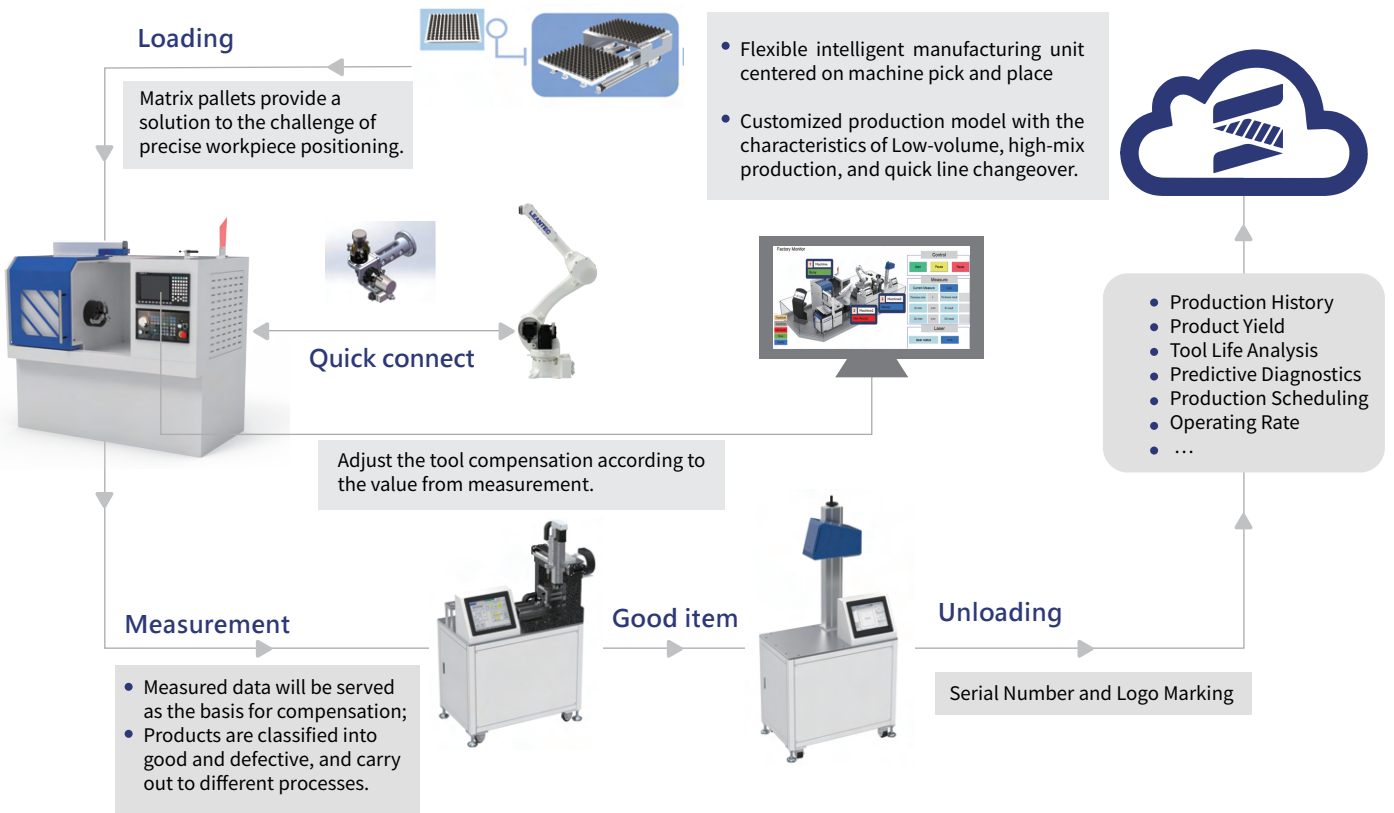

Product Application Case With the concept of one-stop shopping, meet customers' needs for building smart factories

Case Execution Process