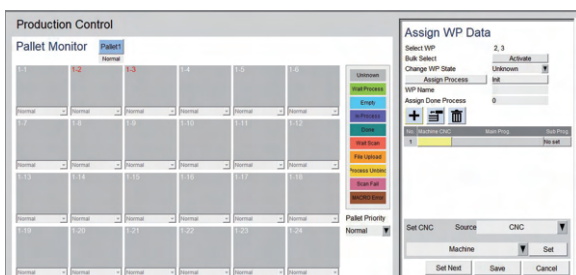

2. Connecting equipment from different manufacturers

- Connecting via Ethernet, achieving communication through IP configuration
- Integration with major CNC system brands

3. Command monitoring

- Manually test G-code for easy debugging
- Do G-Code function without the need to write macros

4. Program management

- Manually manage programs for connecting devices
- Uploading, downloading, deleting programs on devices, and switching main programs

5. Editing mode, associating machining processes with workpieces

- Manually modify the machining process of workpieces in the pallet
- Compatible RFID scanning binding

6. Modularization

- Modular functionality, available for individual sale
- Customizable selection, building automation like building blocks

Product Classification

Standard version

- Machine status monitoring
- Machine PLC value read and write, doing manual control of the device
- Machine program management: upload, download, delete and switch main program
- Support connection with major CNC system brands