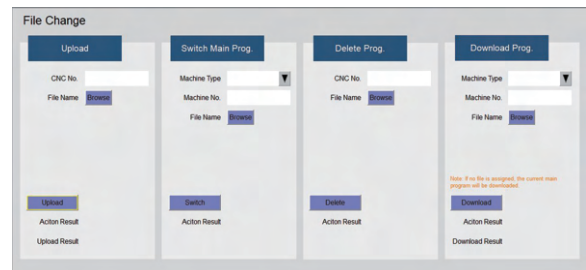

2. Connecting equipment from different manufacturers

- Connecting via Ethernet, achieving communication through IP configuration
- Integration with major CNC system brands

3. Command monitoring

- Manually test G-code for easy debugging
- Do G-Code function without the need to write macros

4. Program management

- Manually manage programs for connecting devices
- Uploading, downloading, deleting programs on devices, and switching main programs

5. Editing mode, associating machining processes with workpieces